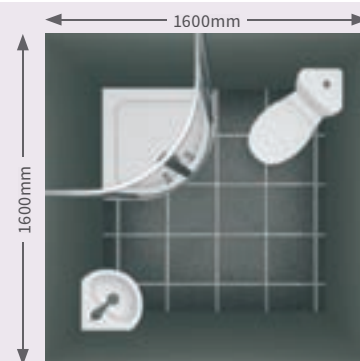

450 x 330mm 1 tap hole

DIPBP1054

£100

**Side Tap Basin with Bottle Trap**

520 x 240mm 1 tap hole

DIPBP1056

£75

Only available as a right hand option as shown

## Get the look

**Space Saver Bath**

1700 x 695mm 0 tap hole

DIBSH0002 Left Hand

£480

DIBSH0004 Right Hand

£480

Right hand option shown

**Aspen 6 800mm Quadrant Enclosure**

DIEQ8004

£270

**Idea for space saving:**  
Micro space corner cloakroom basin, corner WC and 800mm quadrant enclosure.

*Lifetime*  
**GUARANTEE**  
*on every Ceramic  
Collection*