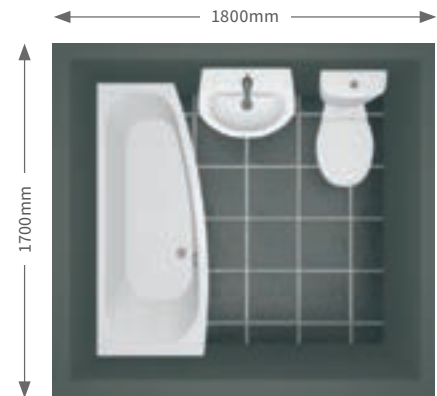

Price is based on close coupled WC with standard seat and basin with full pedestal.

Idea for space saving: Micro space basin, close coupled WC and space saver bath.

### Get the look

Micro Space basin with full pedestal, close coupled WC with soft close seat, Space Saver bath and Primo brassware.

# Micro Space

Micro Space is designed to suit a range of room sizes, whether it's a small family bathroom, en-suite or cloakroom.

**Basin with Full Pedestal**

560 x 395mm 1 tap hole

DIPBP1094

£115

**Basin with Semi Pedestal**

450 x 330mm 1 tap hole

DIPBP1054

£100

**Side Tap Basin with Bottle Trap**

520 x 240mm 1 tap hole

DIPBP1056

£75

Only available as a right hand option as shown