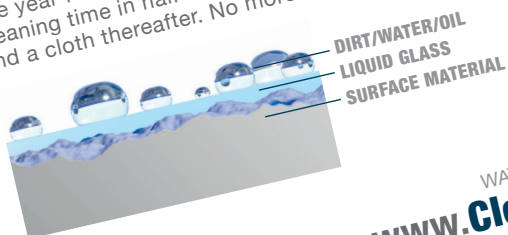

AN INVISIBLE LAYER OF PURE,
ULTRA DURABLE GLASS THAT WILL PROTECT
SURFACES FOR UP TO ONE YEAR

)) DIRT AND LIQUIDS LITERALLY SLIDE FROM THE SURFACE!!

ClearBrite

PURE LIQUID GLASS • BARRIER PROTECTION

★ CUTS CLEANING TIME IN HALF

PIH12/50 LIQ102

£24.99

HOW DOES IT WORK?

ClearBrite® applies an invisible layer of pure, ultra durable glass, protecting surfaces for up to one year following a single treatment. This cuts cleaning time in half with only the need for water and a cloth thereafter. No more nasty chemicals.

WATCH IT WORKING, GO TO:
www.ClearBrite.co.uk
TO FIND OUT MORE

BATHROOM PACK

SHOWER SCREEN
BASIN AND PEDESTAL
BATH AND PANEL
WC AND SEAT

INCLUDES*
7 PRE-CLEAN WIPES
7 TREATMENT WIPES

*4 X GLASS & CERAMIC,
2 X PLASTIC
1 X SMALL PLASTIC
PRE-CLEAN & TREATMENT WIPE SETS